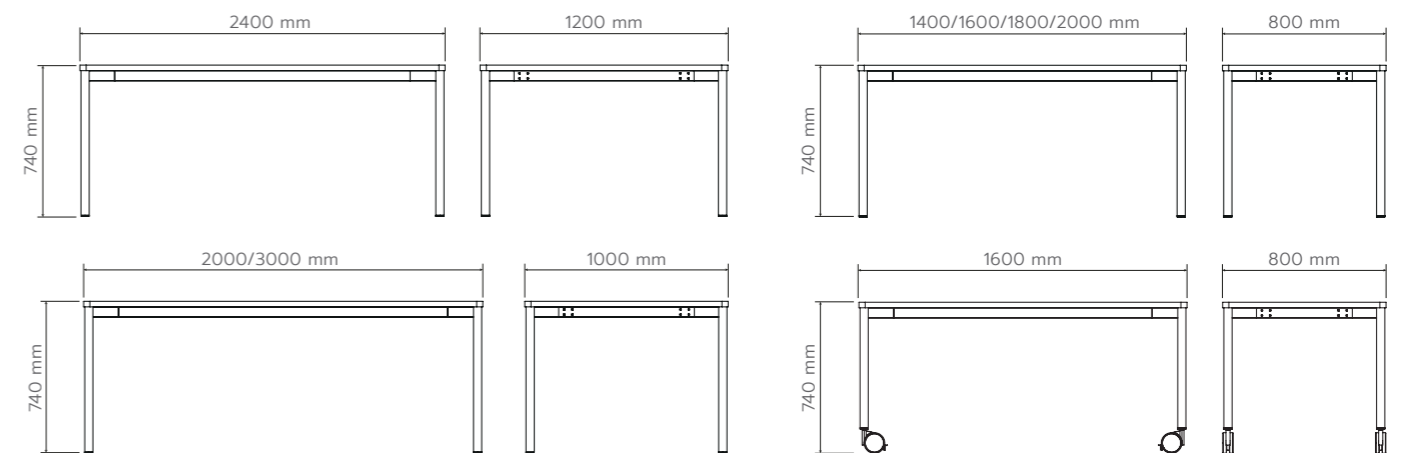

certificazioni - certifications

EN 15372:2023