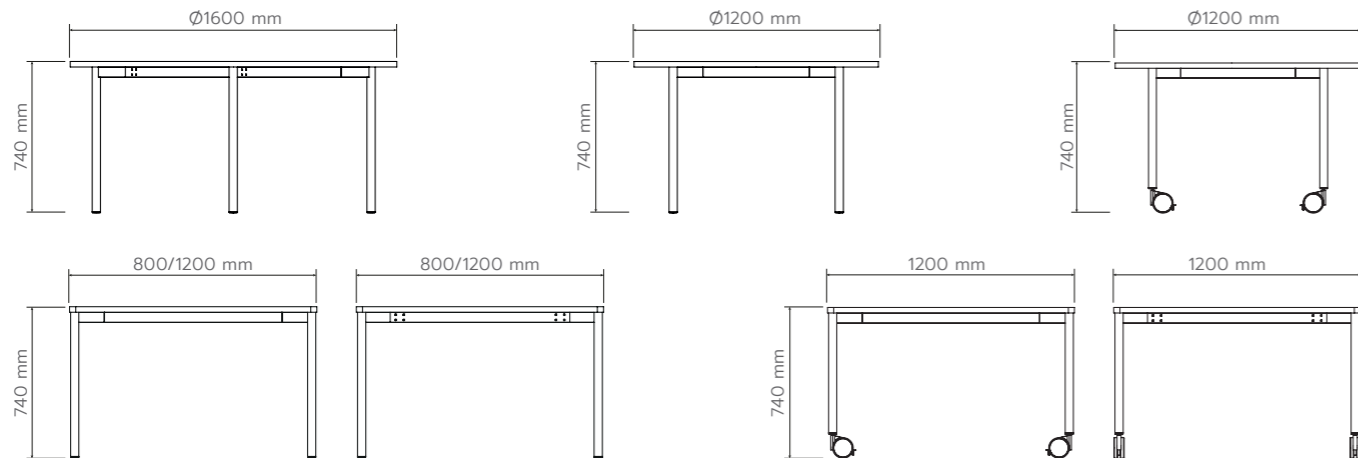

800x1400 mm con piedini
800x1400 mm with glides

800x1800 mm con piedini
800x1800 mm with glides

800x2000 mm con piedini
800x2000 mm with glides

1000x2000 mm con piedini
1000x2000 mm with glides

1000x3000 mm con piedini
1000x3000 mm with glides

Table kits for square or round tops, compact and practical, available with glides or castors.

Square/Round Max dimensione piano Max top size:

1. Ø1200 mm disponibile con piedini o ruote
*Ø1200 mm available with glides or castors**
2. 1200x1200 mm disponibile con piedini o ruote
*1200x1200 mm available with glides or castors**

800x800 mm con piedini
800x800 mm with glides

Ø1600 mm con piedini
Ø1600 mm with glides

Verniciato nero gofrato
Black embossed painted

Verniciato bianco gofrato
White embossed painted

Configurazione Meeting di Versable, ideata per ambienti collaborativi e flessibili, disponibile con piedini o ruote.

Versable Meeting configuration, designed for collaborative and flexible environments, available with glides or castors.

Meeting Max dimensione piano Max top size:

1. 1200x1200 mm disponibile con piedini o ruote
*1200x1200 mm available with glides or castors**
2. 800x1600 mm disponibile con piedini o ruote
*800x1600 mm available with glides or castors**