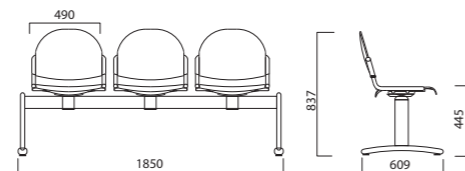

STAR ON 500 BENCH

Legno
Wood

Faggio naturale
Natural beech

Colori telaio
Frame colours

Cromato
Chromium plated

Verniciato nero gofrato
Embossed black painted

Certificazioni
Certifications

The mark of
responsible forestry

Su richiesta
Upon request