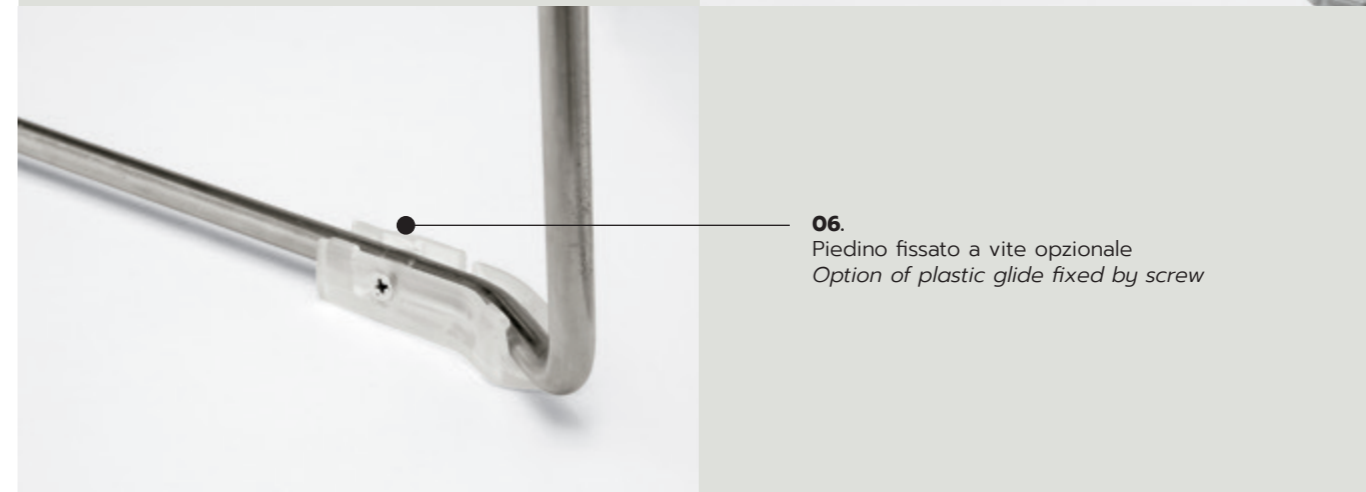

WEB 951

Design: Giancarlo Bisaglia

SQUARED LINES,
COUNTLESS
INTERPRETATIONS.

WEB WOOD SLED

WEB WOOD SLED WITH ARMS

WEB SLED STOOL

Spessore variabile
Variable thickness

01.
Carrello
Trolley

03.
Agganci in plastica
(solo per versione slitta)
Plastic linking device
(for sled version only)

04.
Agganci in metallo
(solo per versione slitta)
Metal linking device
(for sled version only)

05.
Barra distanziatrice per file
(solo per versione slitta)
Row distance holder bar
(for sled version only)