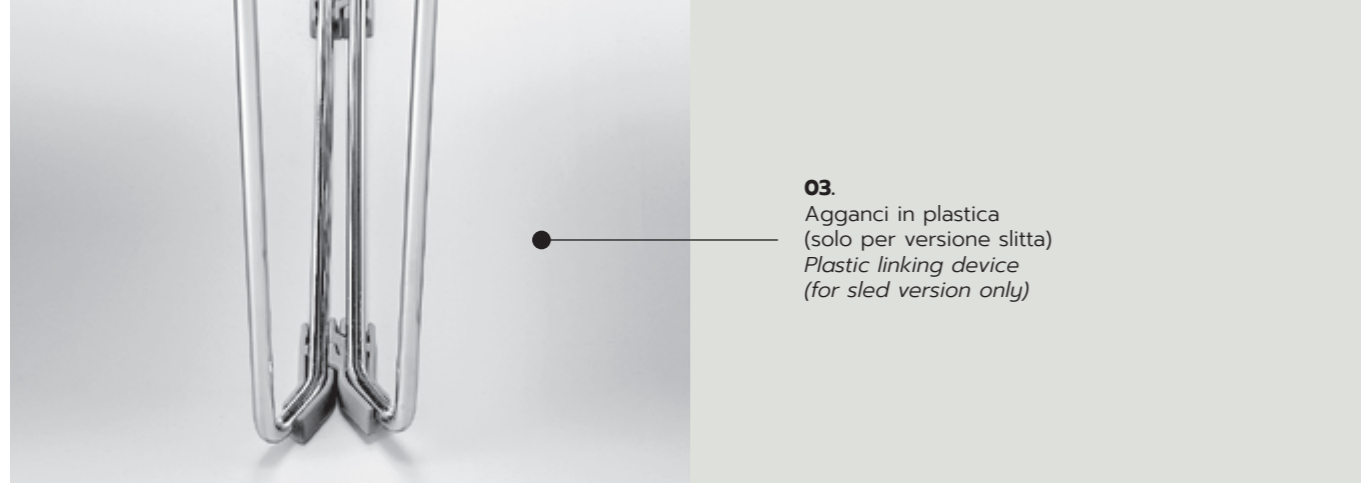

WEB 951

Design: Giancarlo Bisaglia

SQUARED LINES,
COUNTLESS
INTERPRETATIONS.

WEB WOOD SLED

WEB WOOD SLED WITH ARMS

WEB SLED STOOL

Spessore variabile
Variable thickness

01.
Carrello
Trolley

03.
Agganci in plastica
(solo per versione slitta)
Plastic linking device
(for sled version only)

04.
Agganci in metallo
(solo per versione slitta)
Metal linking device
(for sled version only)

05.
Barra distanziatrice per file
(solo per versione slitta)
Row distance holder bar
(for sled version only)